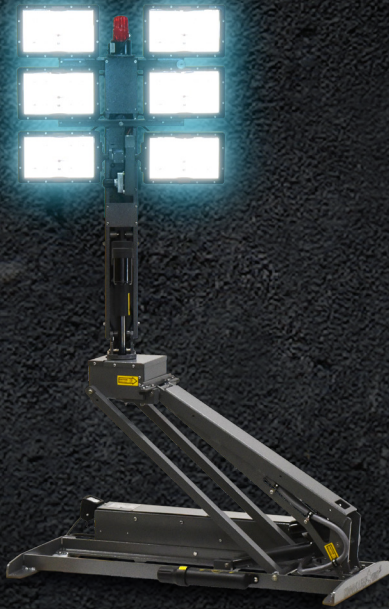

COMMAND LIGHT

DON'T GET CAUGHT IN THE DARK

BIG SOLUTIONS FOR SMALL BUDGETS

Firefighters have many obstacles ... seeing shouldn't be one of them. And yet many responders battle the dark because the department's apparatus isn't equipped with a light tower. Now there's no reason to eliminate this essential lighting thanks to the Helios LED, developed specifically for Command Light by the FireTech team and HiViz LED Lighting. These LEDs shave the cost of a new light by 33% while delivering a 14,000 lumen output per fixture. And all so you don't have to get caught in the dark.

HELIOS

A COMMAND LIGHT EXCLUSIVE
FIRETECH LED, AVAILABLE ON ...

ELEVATE YOUR SCENE LIGHTING
AT COMMANDLIGHT.COM/HELIOS.

**KNIGHT
SERIES**

**SHADOW
SERIES**

**STRAIGHT
SHADOW**

C-LITE

**PLUS
RETROFITS!**

COMMANDLIGHT.COM | 3842 Redman Dr. Fort Collins, CO 80524 | 800-797-7974

HELIOS

MEET THE HELIOS LINEUP

KNIGHT SERIES

MID-SIZE SERIES

Command Light's mid-size tower delivers a reach of nearly 7.5' from its base.

STRAIGHT SHADOW

ELEVATE / NO ROTATION

Maintain efficient, elevated scene lighting with a 3.5' reach without rotation.

SHADOW SERIES

VERSATILE REACH

This series offers a reach of 4.5', or an additional 6.5' with optional arm.